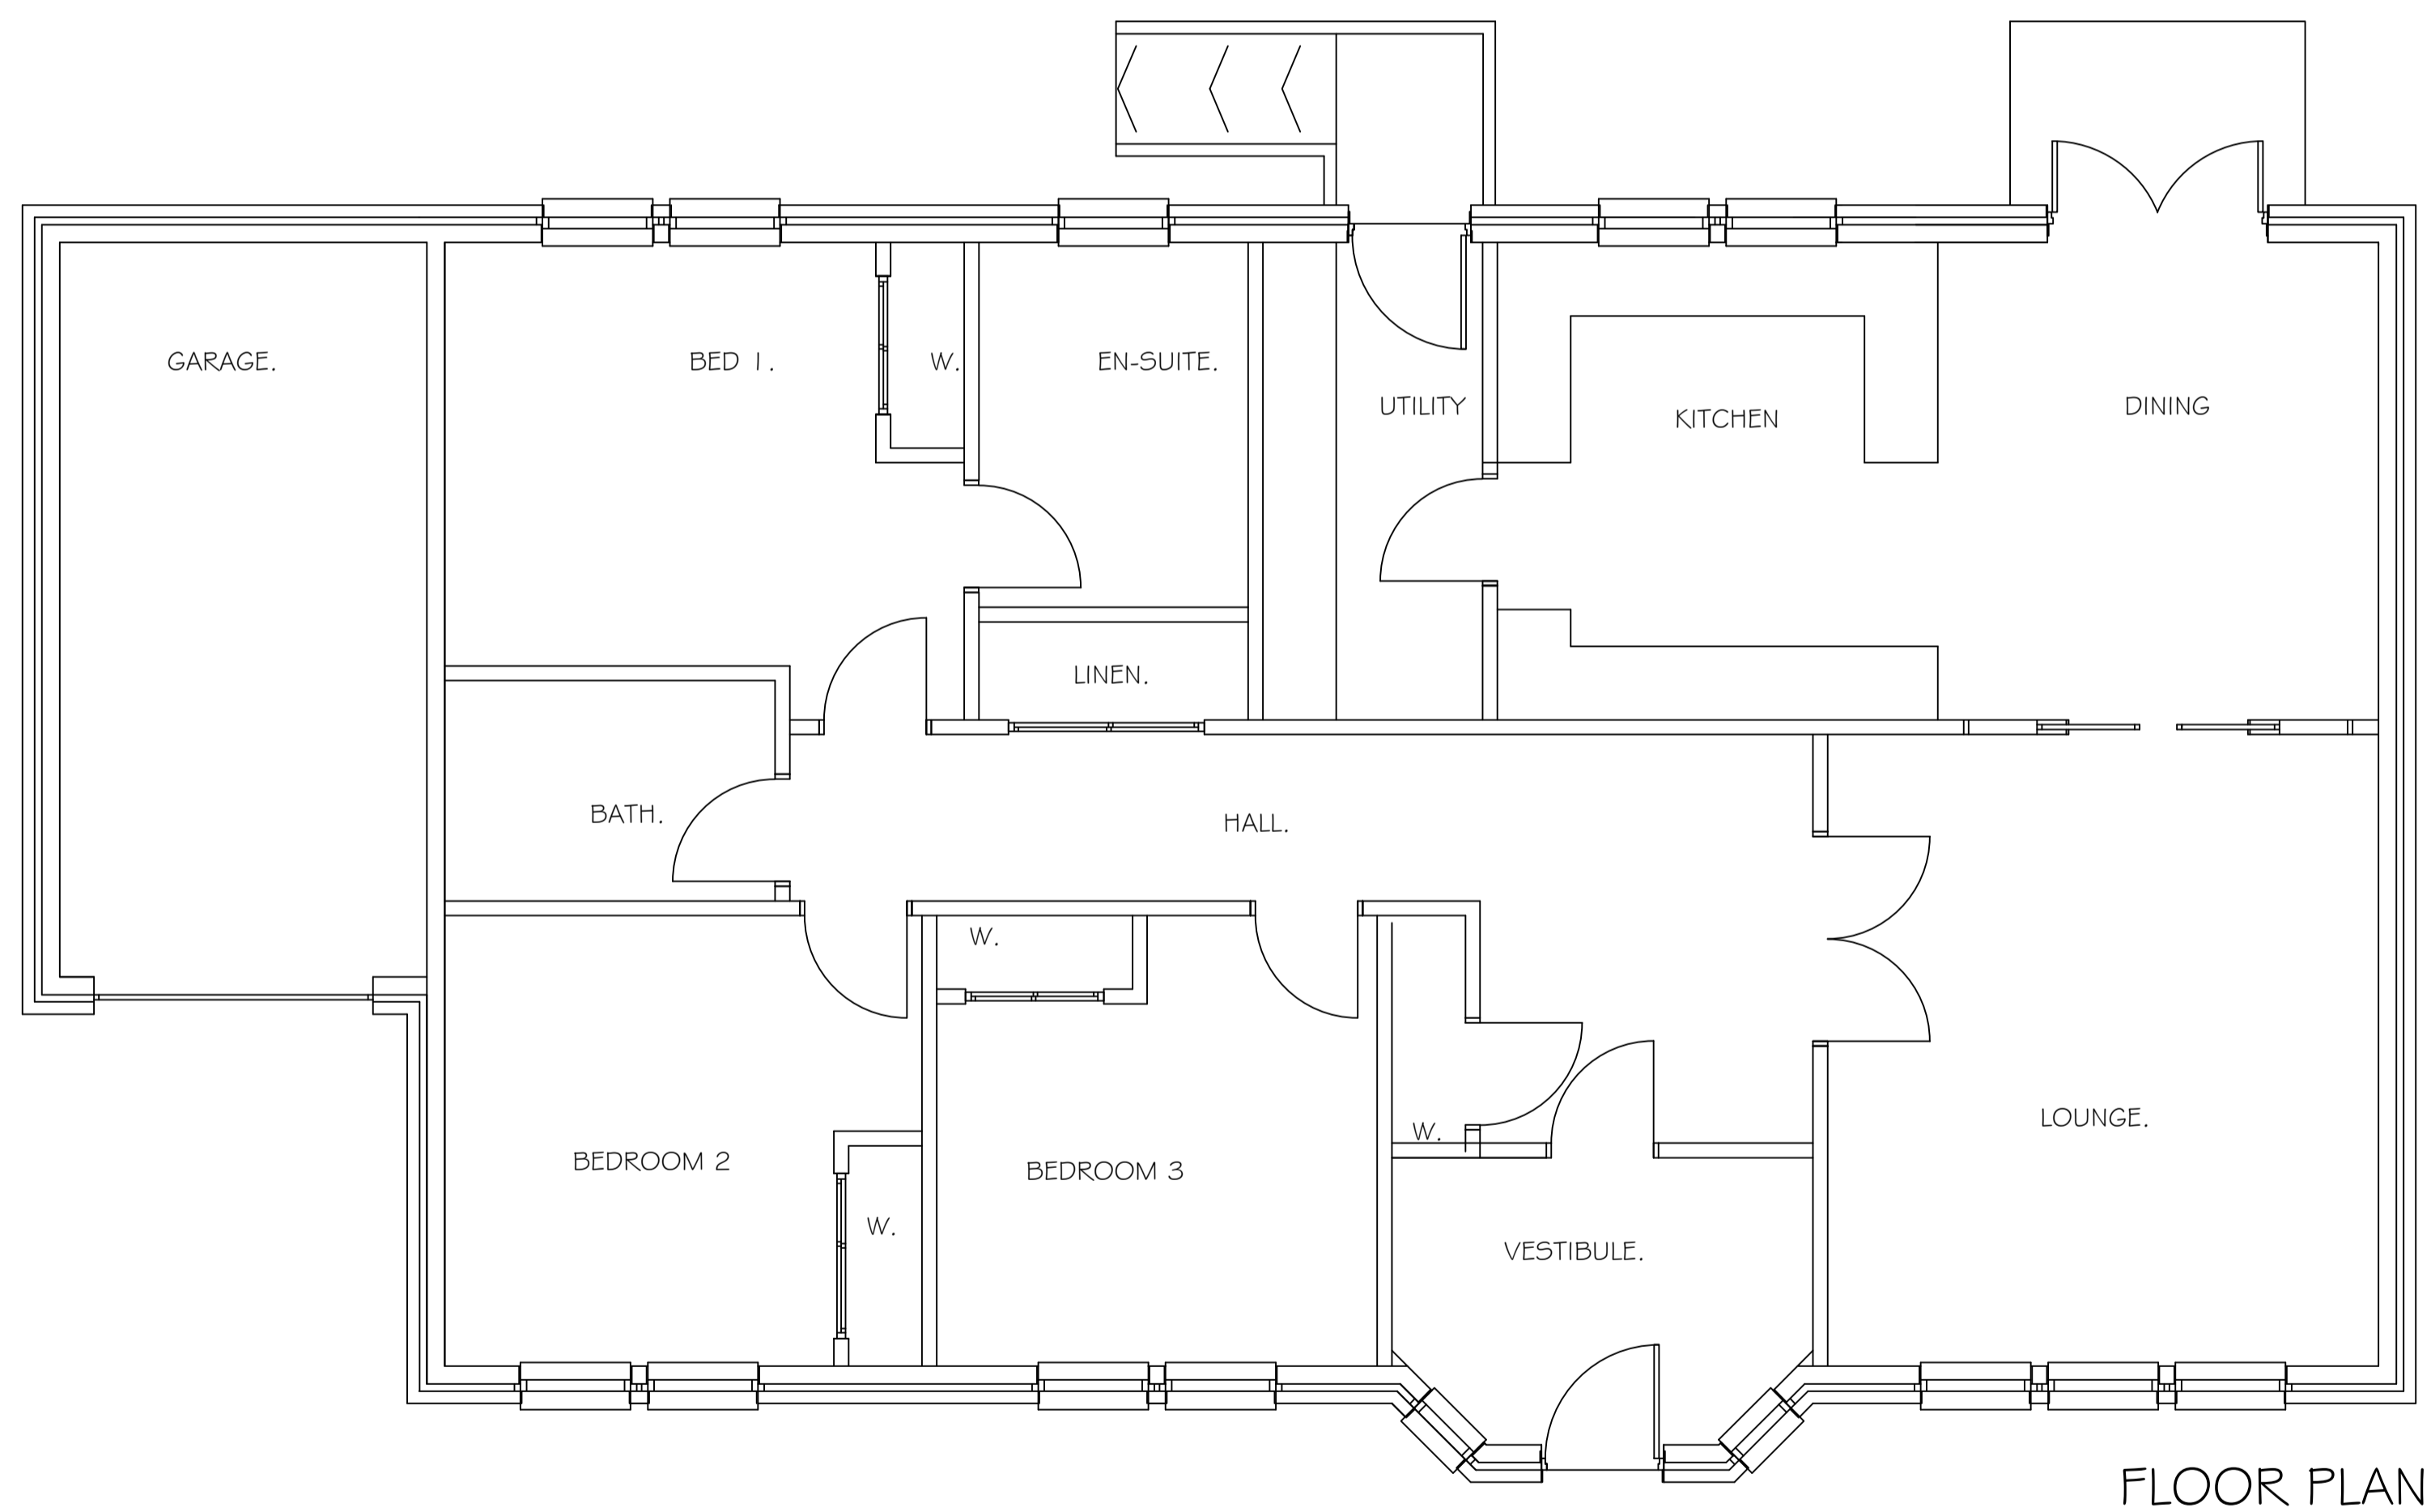

GALLACHER HOUSETYPE.

HIPPED ROOF BUNGALOW.

2 PUBLIC, 3 BED, 2 BATH.

GFA=165M2.

TOTAL AREA=165M2.

NORTH EAST ELEVATION

SOUTH WEST ELEVATION

NORTH WEST ELEVATION

SOUTH EAST ELEVATION

CLAYMORE

TIMBER FRAME